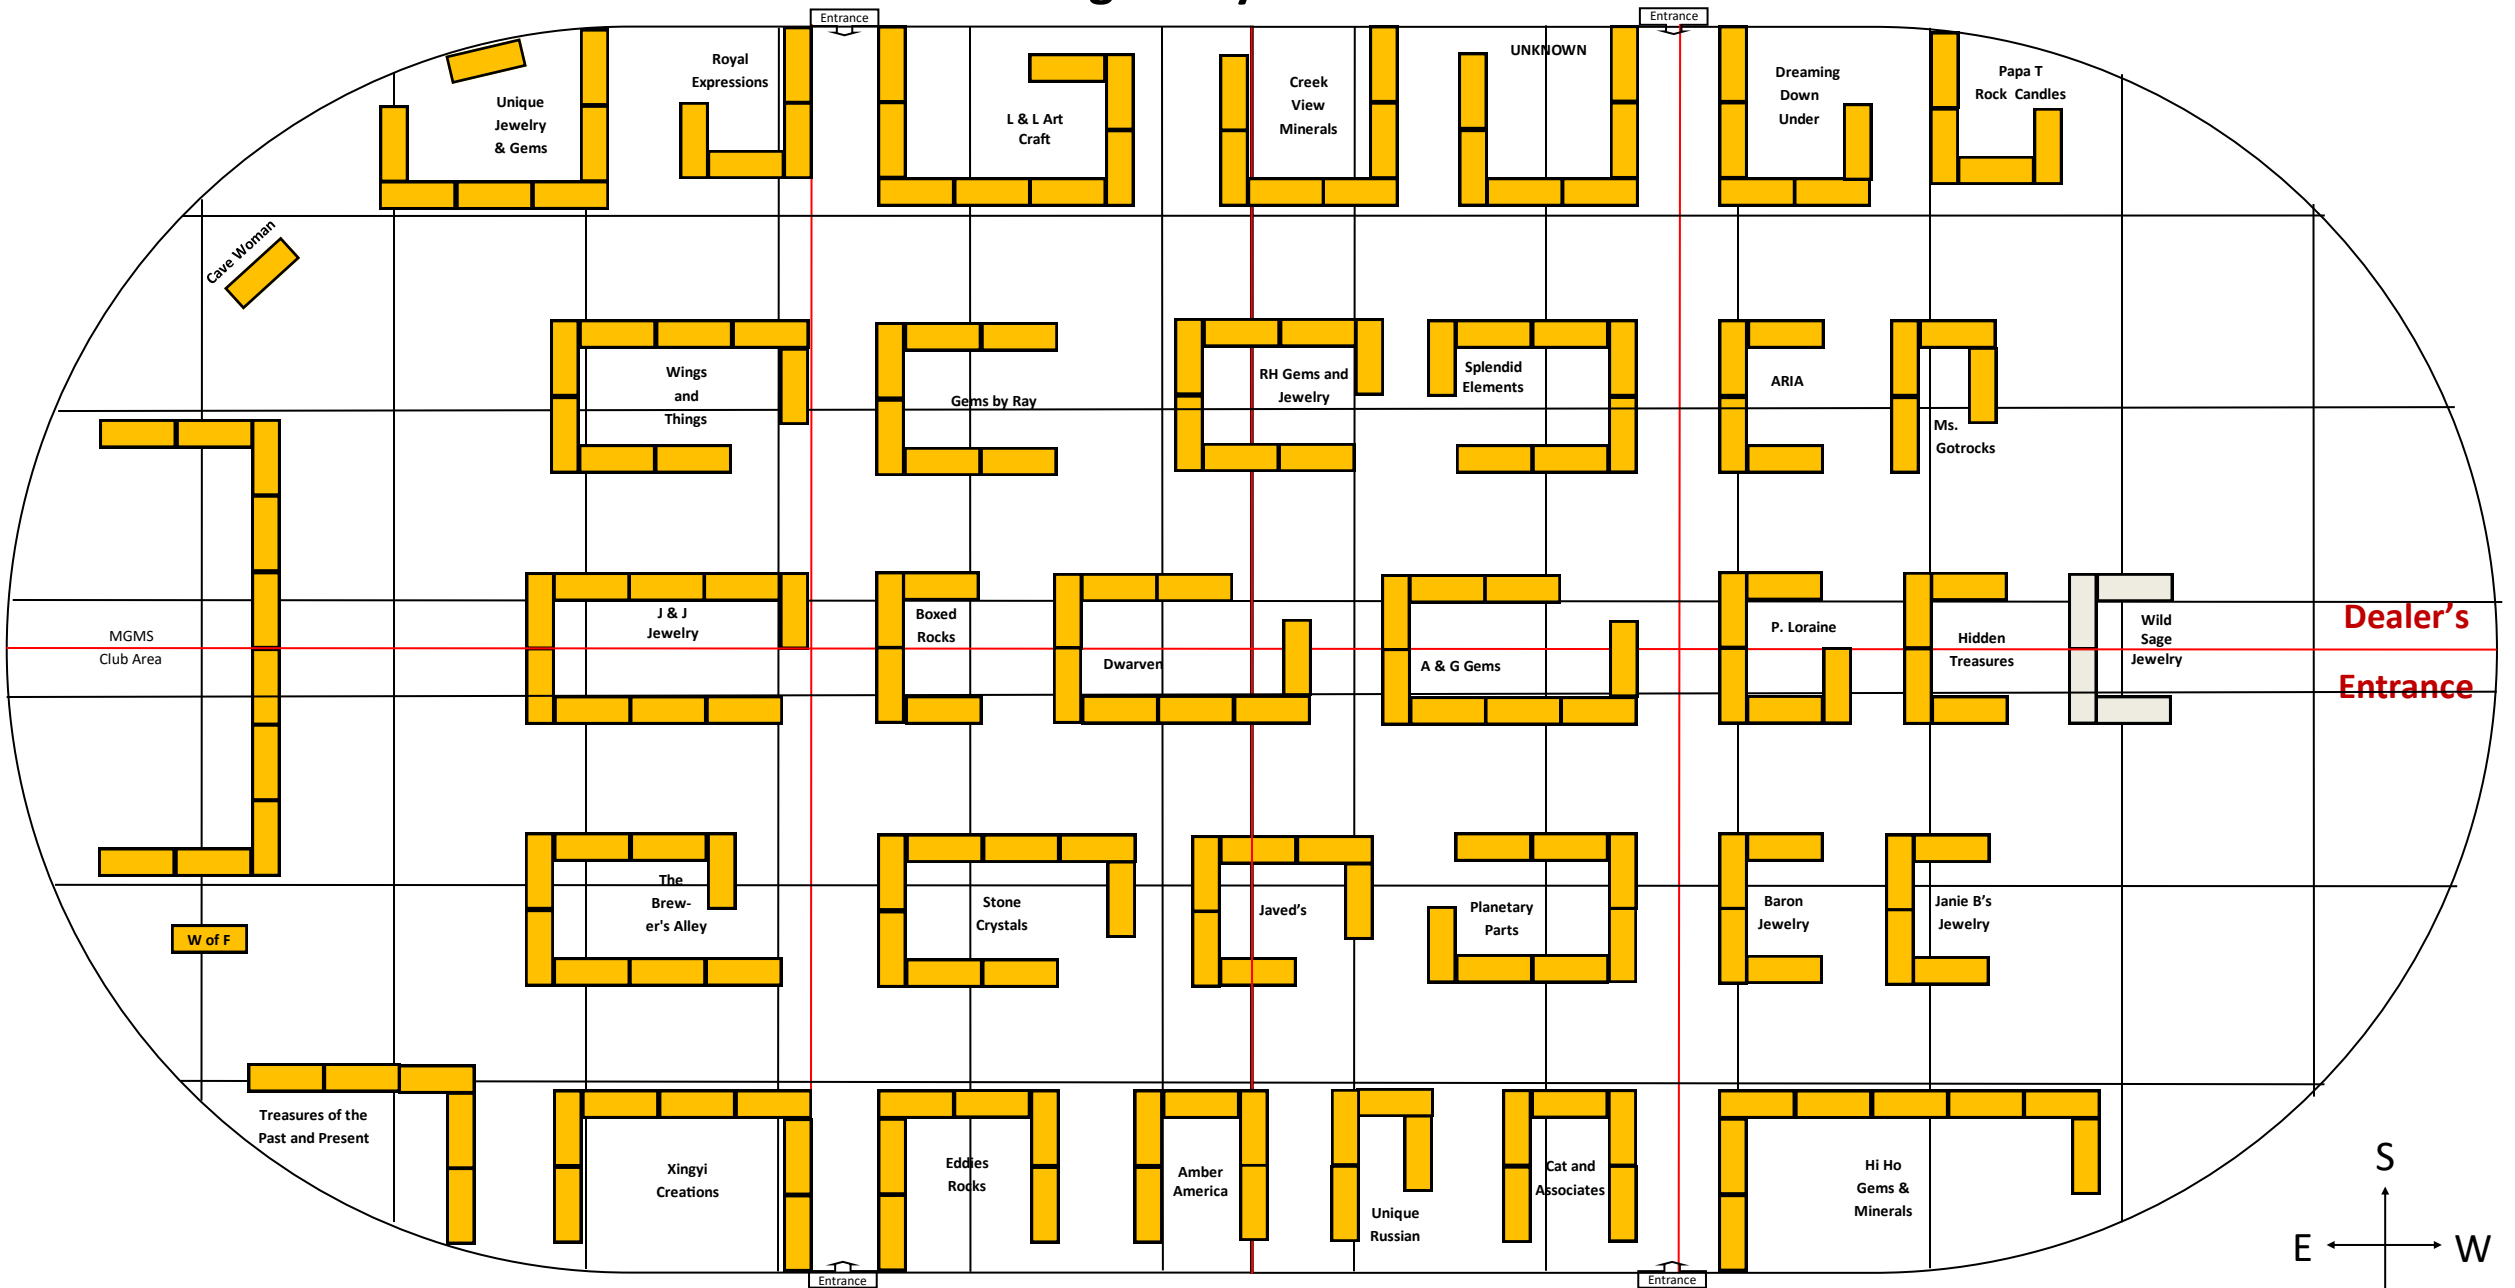

2023 Montgomery Gem Show Garrett Coliseum Floor Plan

Dimensions 130' X 260'